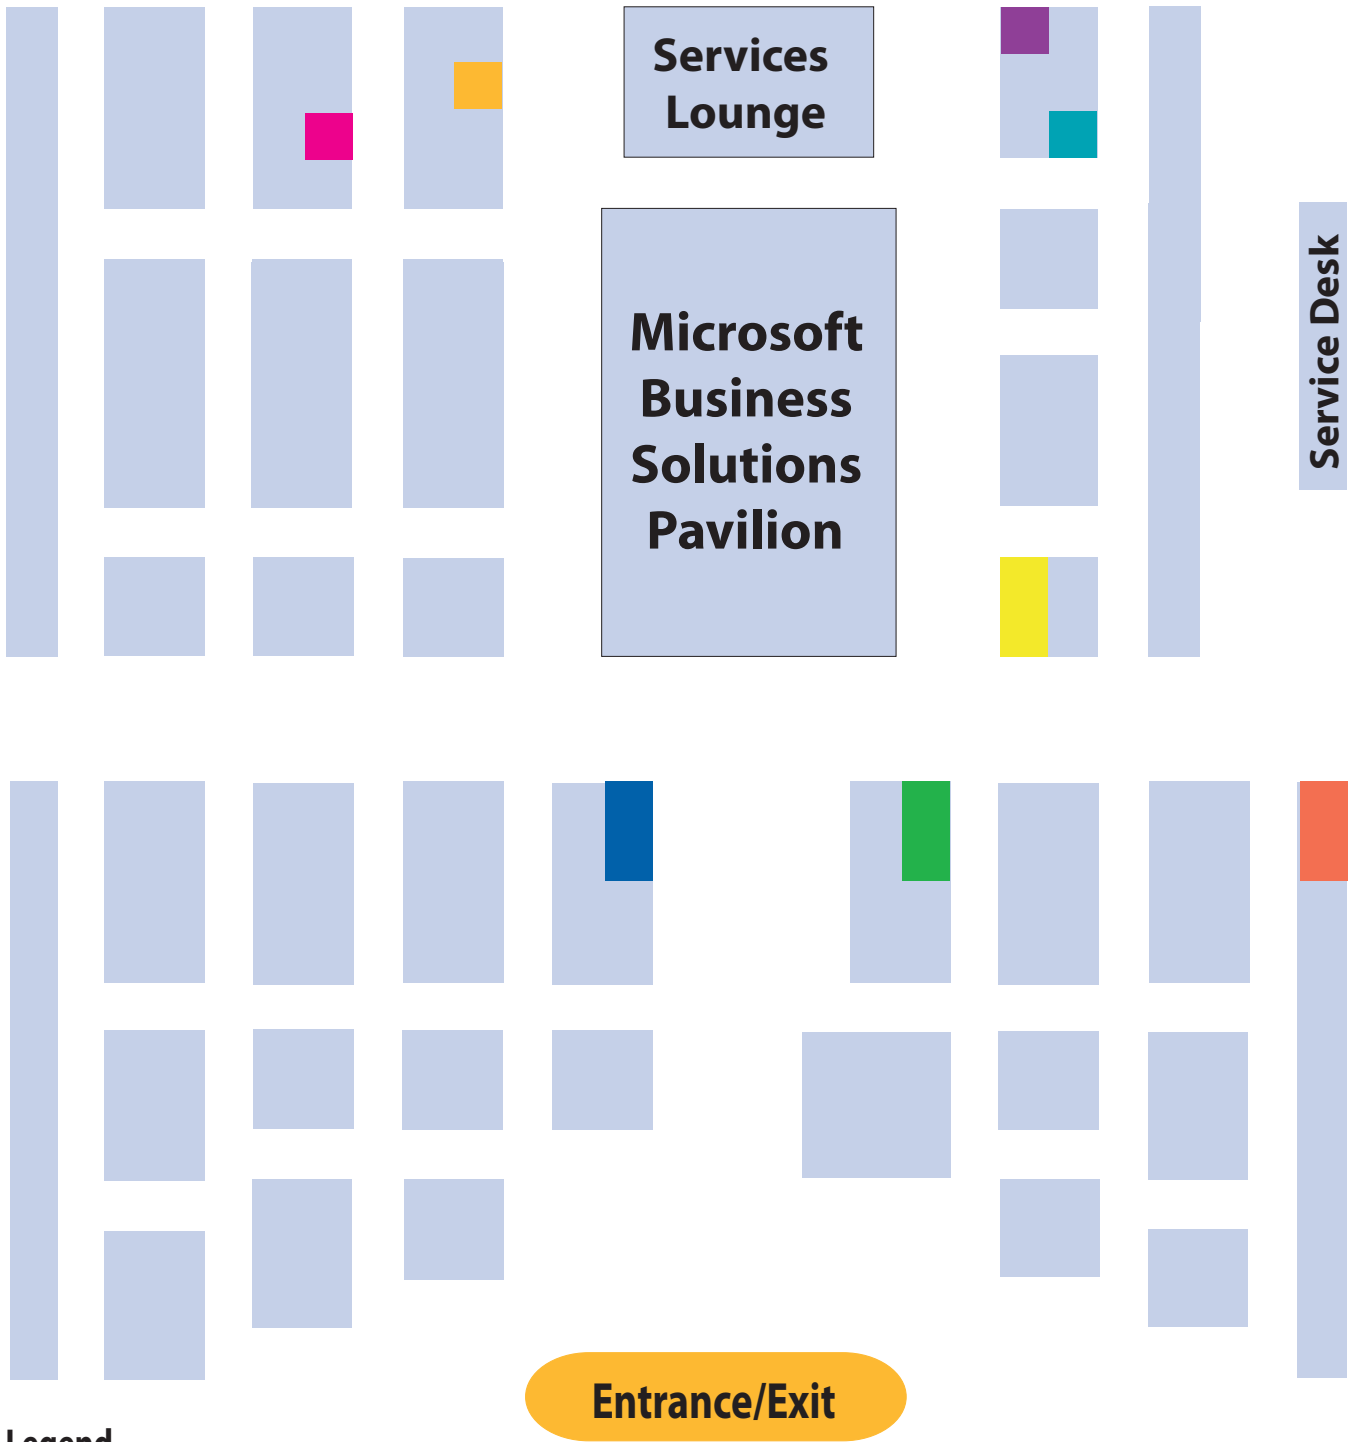

Microsoft Convergence 2006
 THE spOt Hosts Booth Locations

Legend

Color	Booth	Company
■	651	Blue Moon Industries
■	421	Corporate Renaissance Group
■	354	EthoTech
■	251	Greenshades
■	321	Mekorma
■	553	Nodus Technologies
■	330	Nolan Computers
■	120	Rockton Software